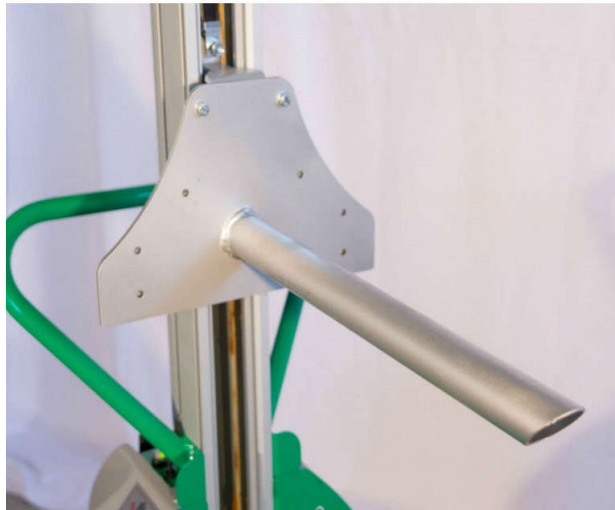

➤ Spindle for Minilifter up to 200

Spur for horizontal handling of reels on pallets or on the ground (check the width of the front races in the latter case).
It should be placed in place of the forks.

Model		S
Description		Spindle
Max capacity	kg	200
Loadcenter	mm	300
Minimum Height	mm	95
Max Height	mm	max lift. H + 75
Lenght	mm	600
Diameter	mm	50

Model	Residual capacities
Handy	100
Handy CB	100
New bingo	200
Clever	120